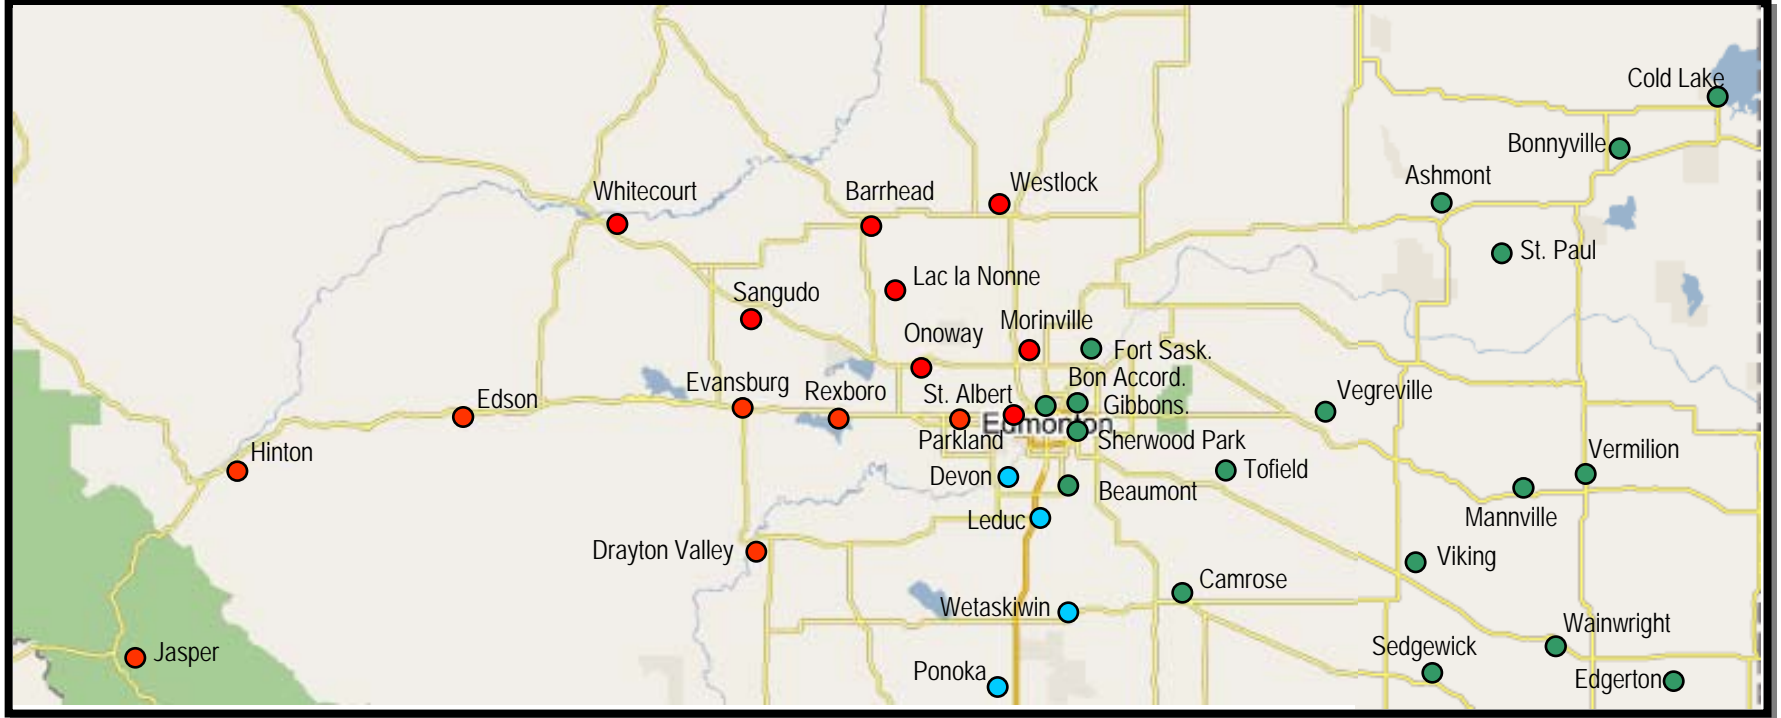

Diocese of Edmonton Archdeaconries

McLeod River

Edmonton

Strathcona

Vermilion River

- Christ Church
- St. Timothy

- St. Mary
- St. Michael
- St. Peter
- St. Stephen
- St. Faith
- All Saints Cathedral
- Inner City Pastoral Ministry
- Good Shepherd
- Edmonton Young Offenders Centre

- Holy Trinity (Strathcona)
- Holy Trinity (Riverbend)
- St. Augustine
- St. David
- St. George
- St. John
- St. Luke
- St. Margaret
- St. Matthias
- St. Patrick
- St. Paul
- University Chaplaincy